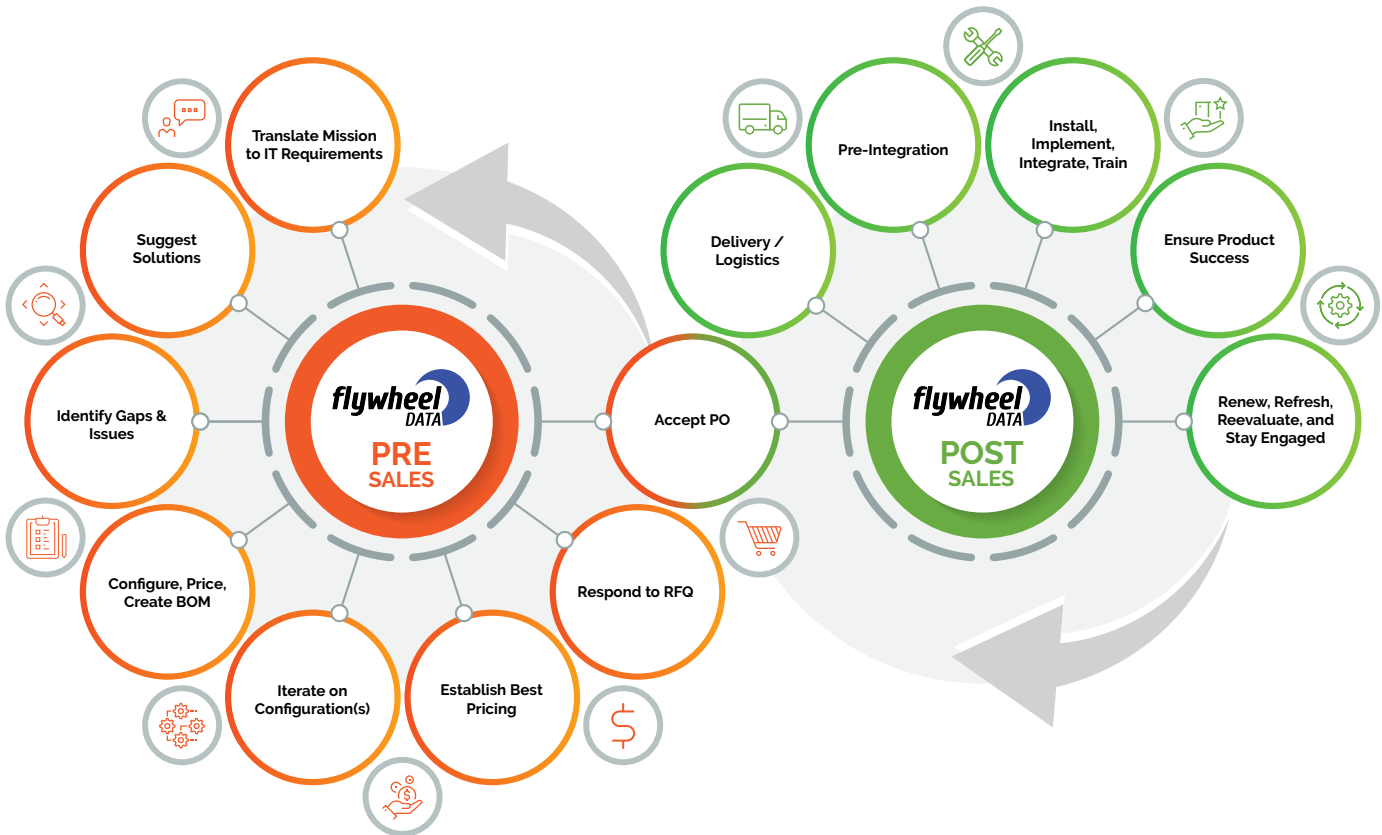

Trusted by the Industry's Most Innovative Technology Partners

At Flywheel Data, we believe we stand out from other resellers. The IT industry's most innovative companies—including Nutanix, NetApp, Cisco, HPE and Riverbed—seem to agree, and acknowledge us as a valued technology partner. Because of our business and technical expertise, these companies put their trust in us to serve as an extension of their engineering, sales, and logistics teams. With our technical aptitude and track record of innovation, technology leaders engage us to help better meet the needs of their most valued customers.

When to Engage Flywheel Data

We are better informed to help on the next initiative
(or we'll help identify it)

About FD Labs

Flywheel Data Labs (aka FD Labs) is our agile and collaborative lab environment, where we test, design, build, educate and deploy technology.

FD Labs is a collection of data center infrastructure, public clouds, software, engineering curiosity and expertise.

Our investment in the FD Labs capabilities and engineering talent are core to our DNA.

About Flywheel Data

Flywheel Data provides elite IT Solution Design, Services, and Product Resale for the Cloud, Data Center, and Edge. Our goal is to arm our clients with the right tools, products, and technologies to accelerate mission success.

DUNS# 078881589 • CAGE Code: 6YBH6
NAICS Codes Listing: 423430, 541519